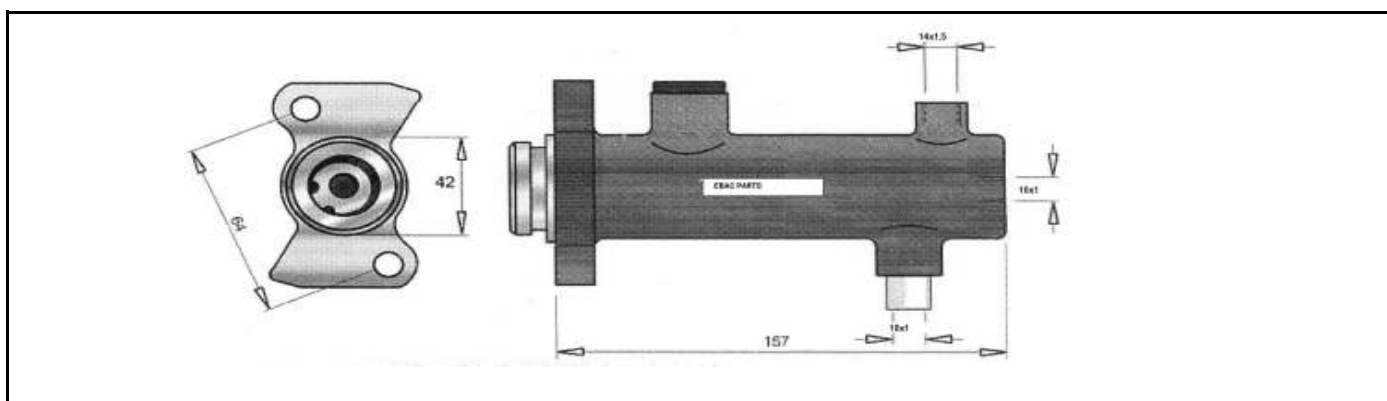

Ebac code			Description
BSF225M			Brake master cylinder