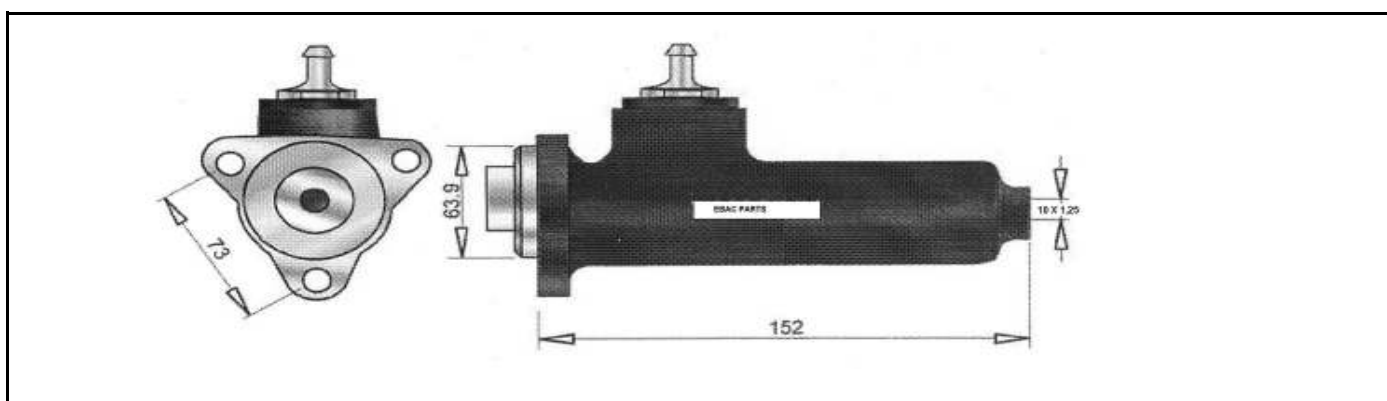

Ebac code			Description
BT118.368			Brake master cylinder