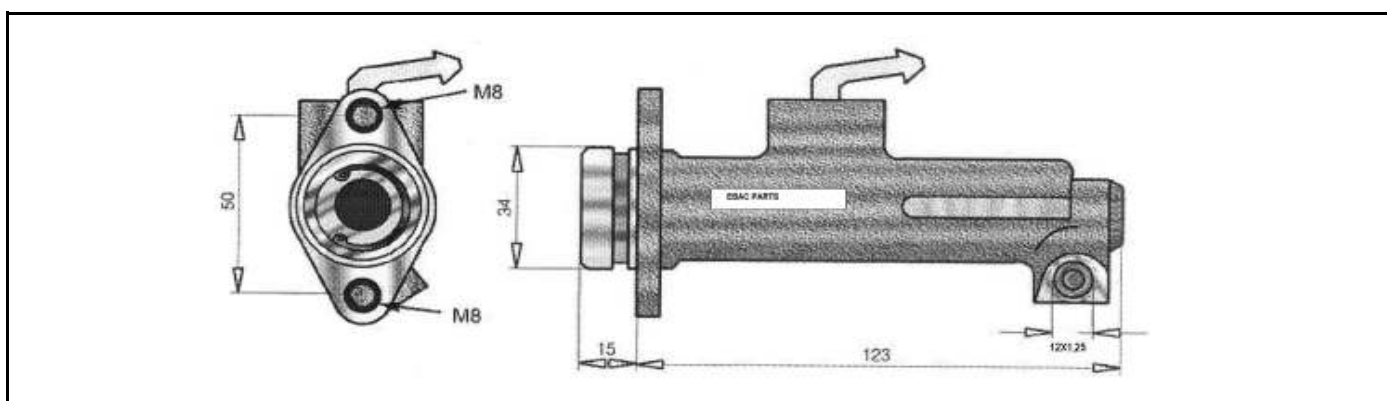

Ebac code SLH34.357M		Description Brake master cylinder