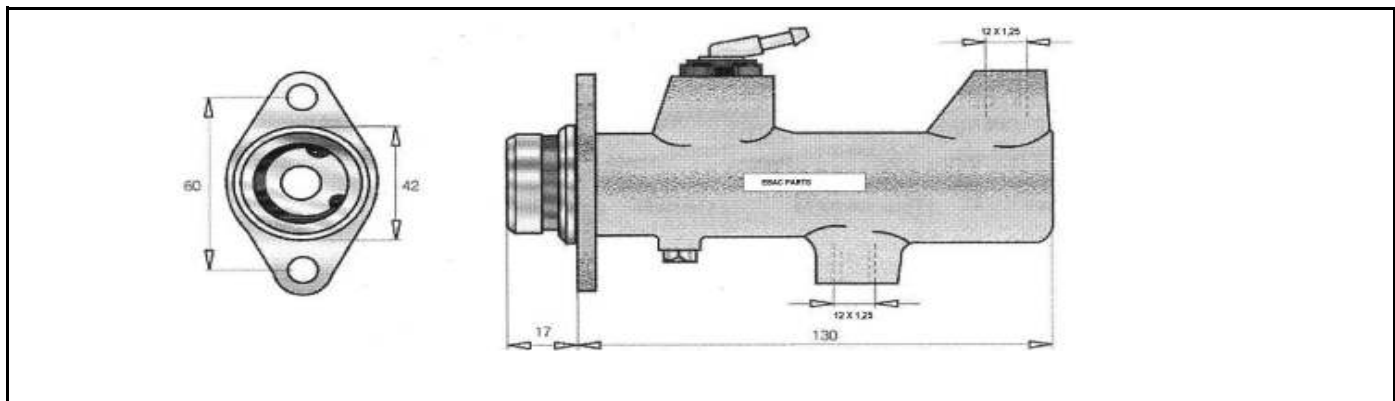

Ebac code			Description
SLH100.036			Brake master cylinder