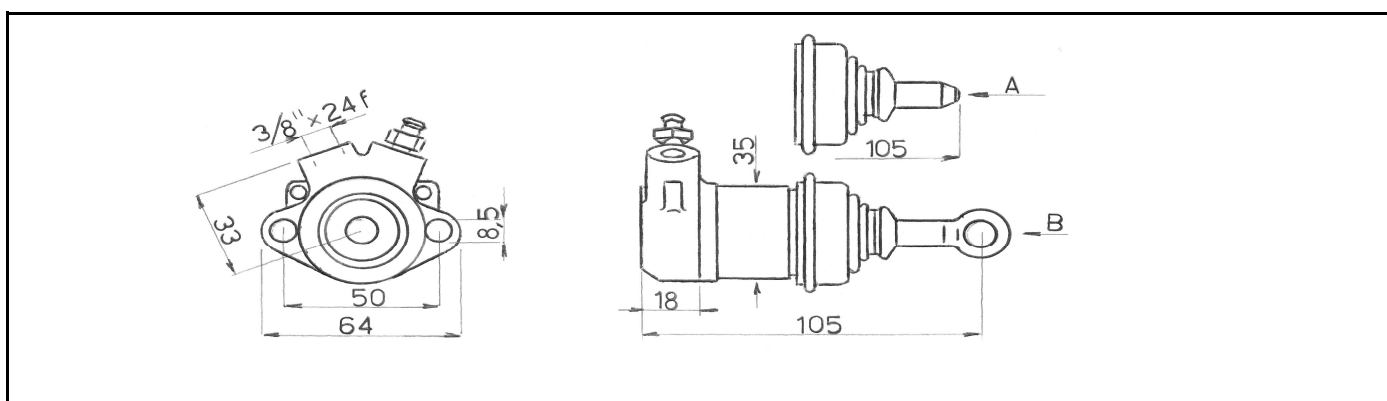

Ebac code			Description
SLH4735			Slave cylinder

Ebac code			Description
SLH47355A			Slave cylinder clutch

Ebac code			Description
SLH.BF100.02			Brake slave cylinder