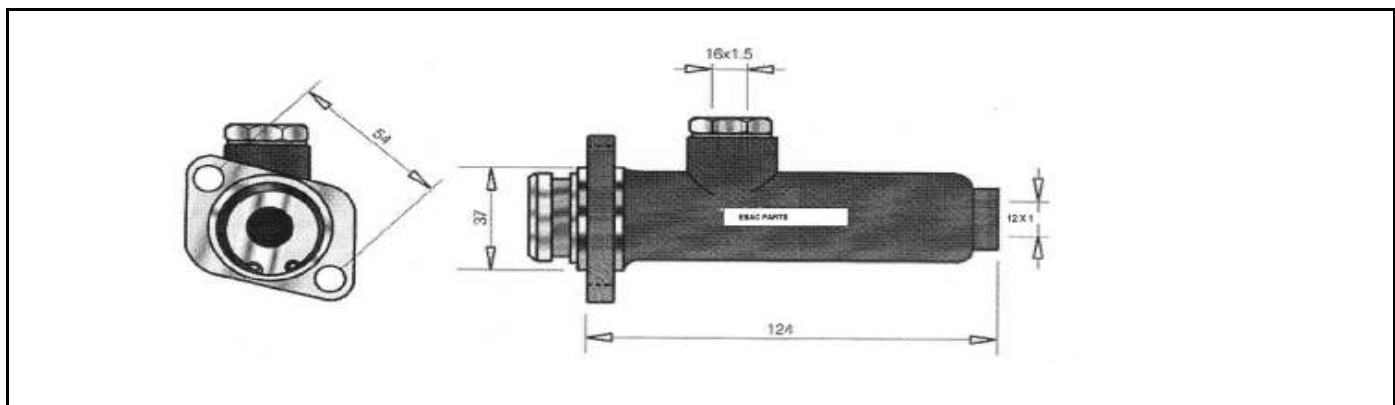

RICAMBI <b>EBAC</b>	Ricambi Same-Lamborghini-Hurlimann	Spare parts S.L.H.
------------------------	------------------------------------	--------------------

Ebac code SLH4357		Description Brake master cylinder

Ebac code SLH4835		Description Brake master cylinder

Ebac code SLH34.357M		Description Brake master cylinder

Ebac code			Description
SLH34.067			Brake master cylinder

Ebac code			Description
SLH100.036			Brake master cylinder