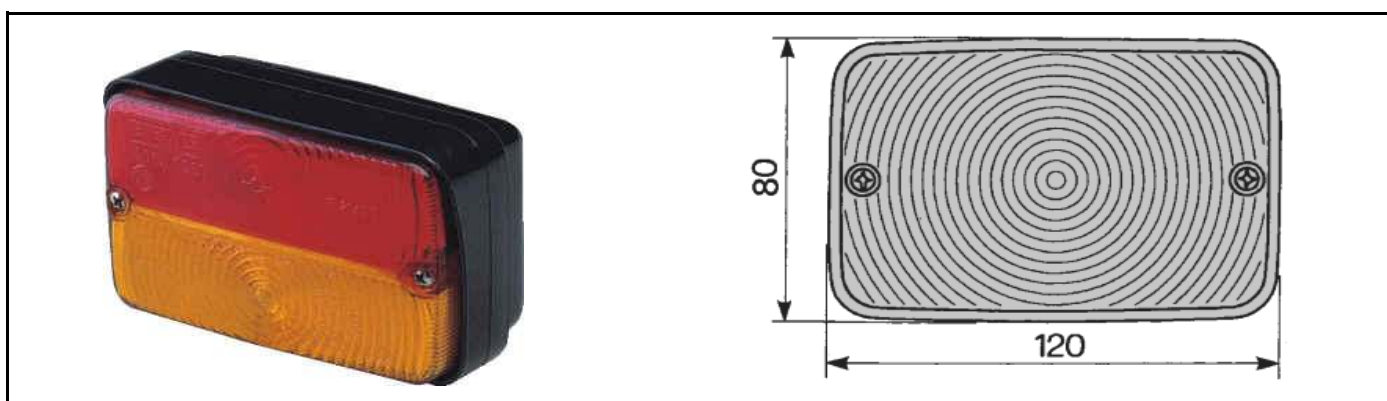

Ebac code		Description
AD3001	Dx - Rh	Rear light
AD3002	Sx - Lh	Rear light