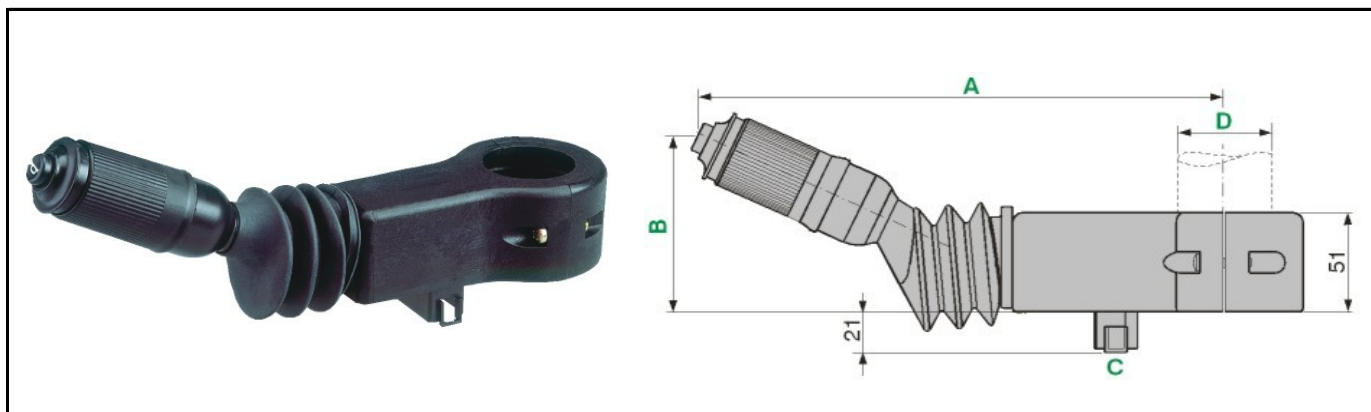

Ebac code		Description
AC0021	Light device	Handler device
AC0020	Light device - Wiper	Handler device