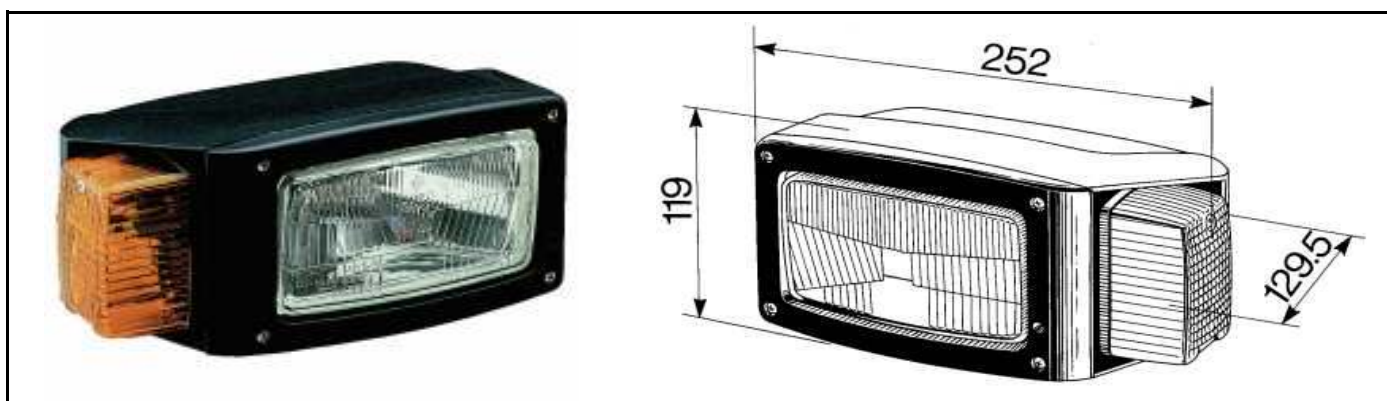

Ebac code		Description
AD0003	Dx - Rh	Front light
AD0004	Sx - Lh	Front light