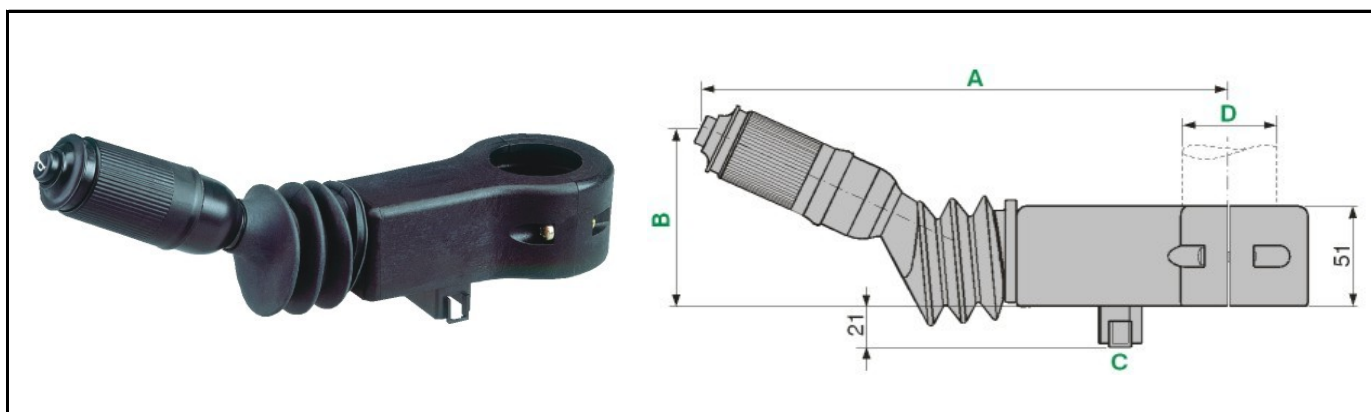

Ebac code		Description
AC0019	FNR - 4Speed	Handler device
AC0022	FNR - Horn	Handler device
AC0023	FNR	Handler device
AC0007	FNR - I - II Speed	Handler device